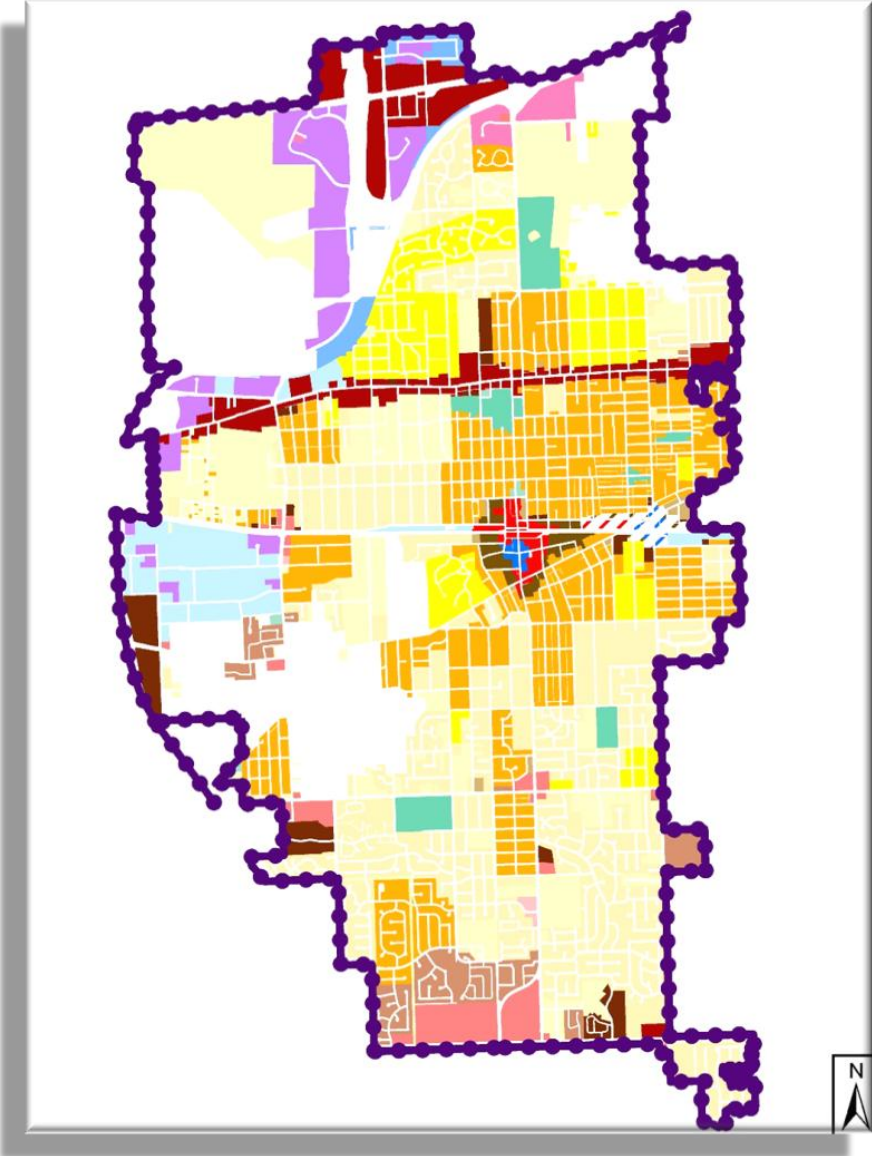

Boundary Line Agreement with the Village of Woodridge

Downers Grove Zoning Map

Downers Grove Boundary Line

Downers Grove – Woodridge Boundary Line Map 1 of 5

Downers Grove – Woodridge Boundary Line Map 3 of 5

Downers Grove – Woodridge Boundary Line Map 4 of 5

Downers Grove – Woodridge Boundary Line Map 5 of 5